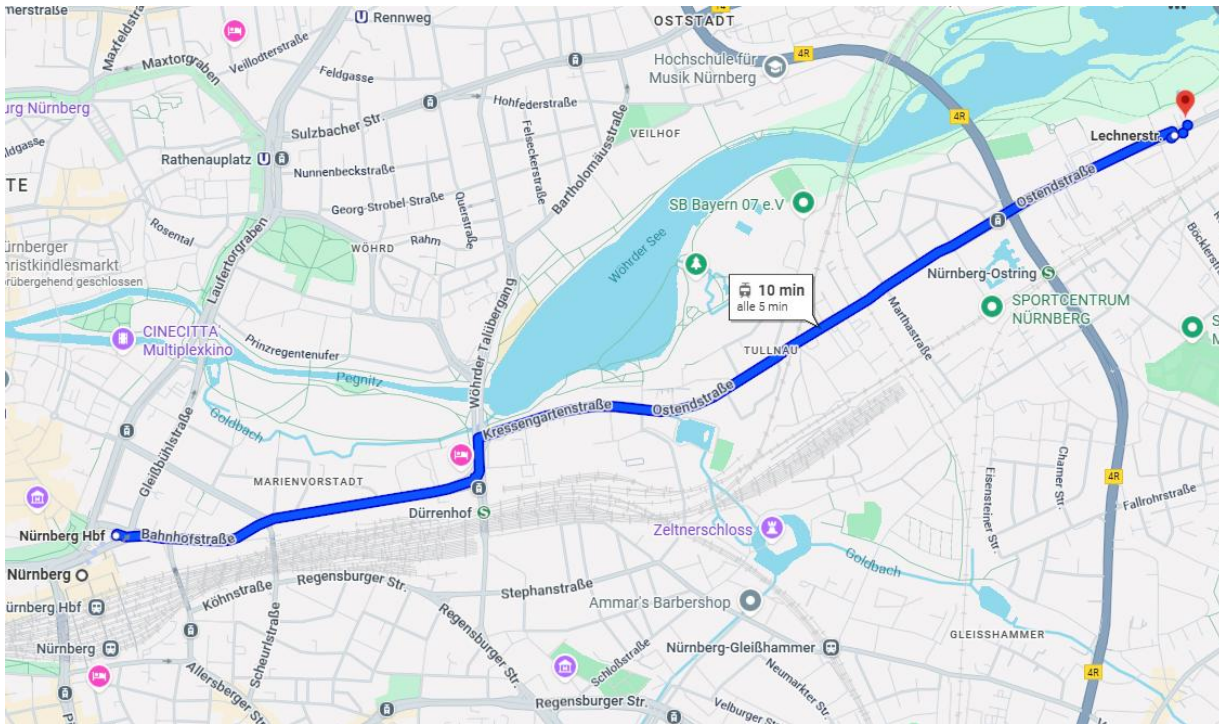

### **By public transport:**

Our office is located in the eastern part of Nuremberg in the district of Mögeldorf, only about a 10-minute walk from the 'Nürnberg-Mögeldorf' S-Bahn station and about a 9-minute walk from the 'Mögeldorf' stop and the Mögeldorfer Plärrer. The nearest stop is the 'Lechnerstraße' tram stop (tram 5), which is located approx. 60 m in front of the building.

Source: Google Maps

### **Tram (Tram 5 or Tram 11):**

From Nuremberg Central Station, take tram line 5 or line 11 towards Tiegarten to the 'Lechnerstraße' stop (7 stops). Then walk approx. 60 m to Ostendstraße No. 181.

### **S-Bahn S1:**

From Nuremberg Central Station, take the S-Bahn S1 (towards Lauf links d. Pegnitz) to the 'Nürnberg-Mögeldorf' stop (3 stops). From there, walk for just under 10 minutes via Freiligrathstraße and Kinkelstraße, then turn left onto Ostendstraße until you reach No. 181.