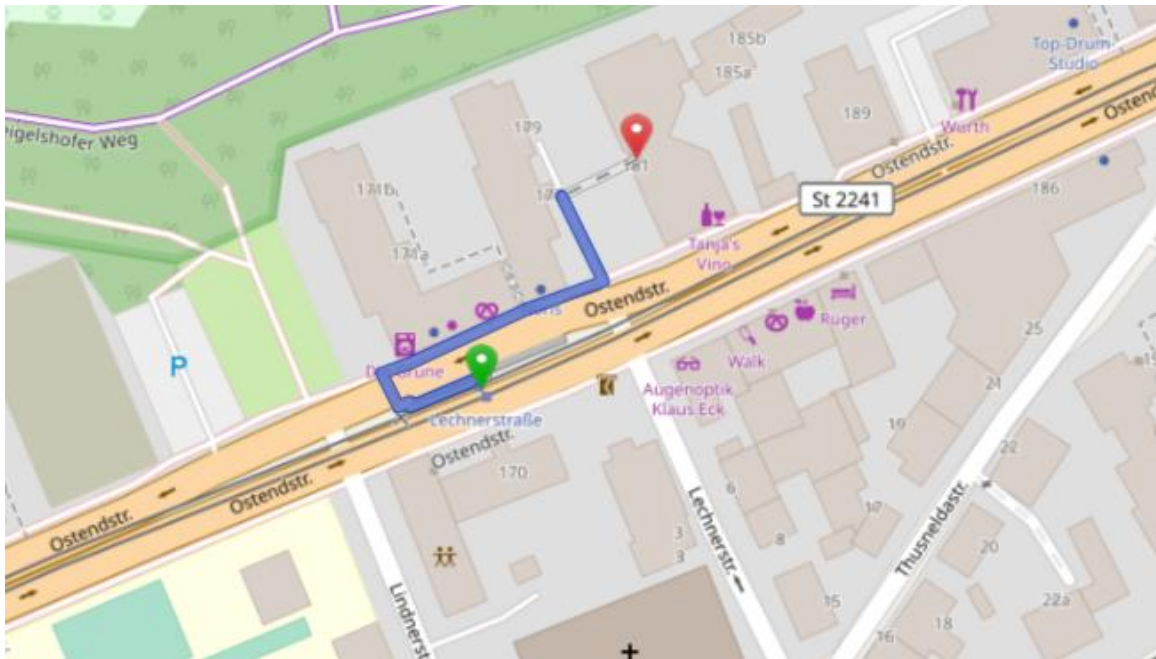

Walking route from the tram stop to the office building at Ostendstraße 181:

By plane:

From Nuremberg Airport, take the U2 or U21 underground line towards the main station and get off at the 'Hauptbahnhof' stop. For directions from the main station, see 'By public transport' above.

By car:

Via A3 (Cologne-Passau):

Take exit 87-Nürnberg-Mögeldorf and turn right towards U72/Nürnberg/Mögeldorf. Follow the road for approximately 4.5 km. Our office is located on the right-hand side of the road.

Via A9 (Berlin-Munich):

Take the motorway to the Nuremberg motorway junction. Follow the signs for the A3 towards Frankfurt am Main/Würzburg/Nuremberg North/Airport to get onto the A3 motorway. Take the first exit (87-Nuremberg-Mögeldorf) and turn right towards U72/Nuremberg/Mögeldorf. Follow the road for approximately 4.5 km. Our office is located on the right-hand side of the road.

Via A73 (Suhl-Feucht):

Take the motorway to the Fürth/Erlangen motorway junction. Follow the signs for the A3 towards Regensburg/Munich/Nuremberg to get onto the A3 motorway. Take exit 87-Nuremberg-Mögeldorf and turn right towards U72/Nuremberg/Mögeldorf. Follow the road for approximately 4.5 km. Our office is located on the right-hand side of the road.

Parking is not possible at the venue. Please try to park in a side street.