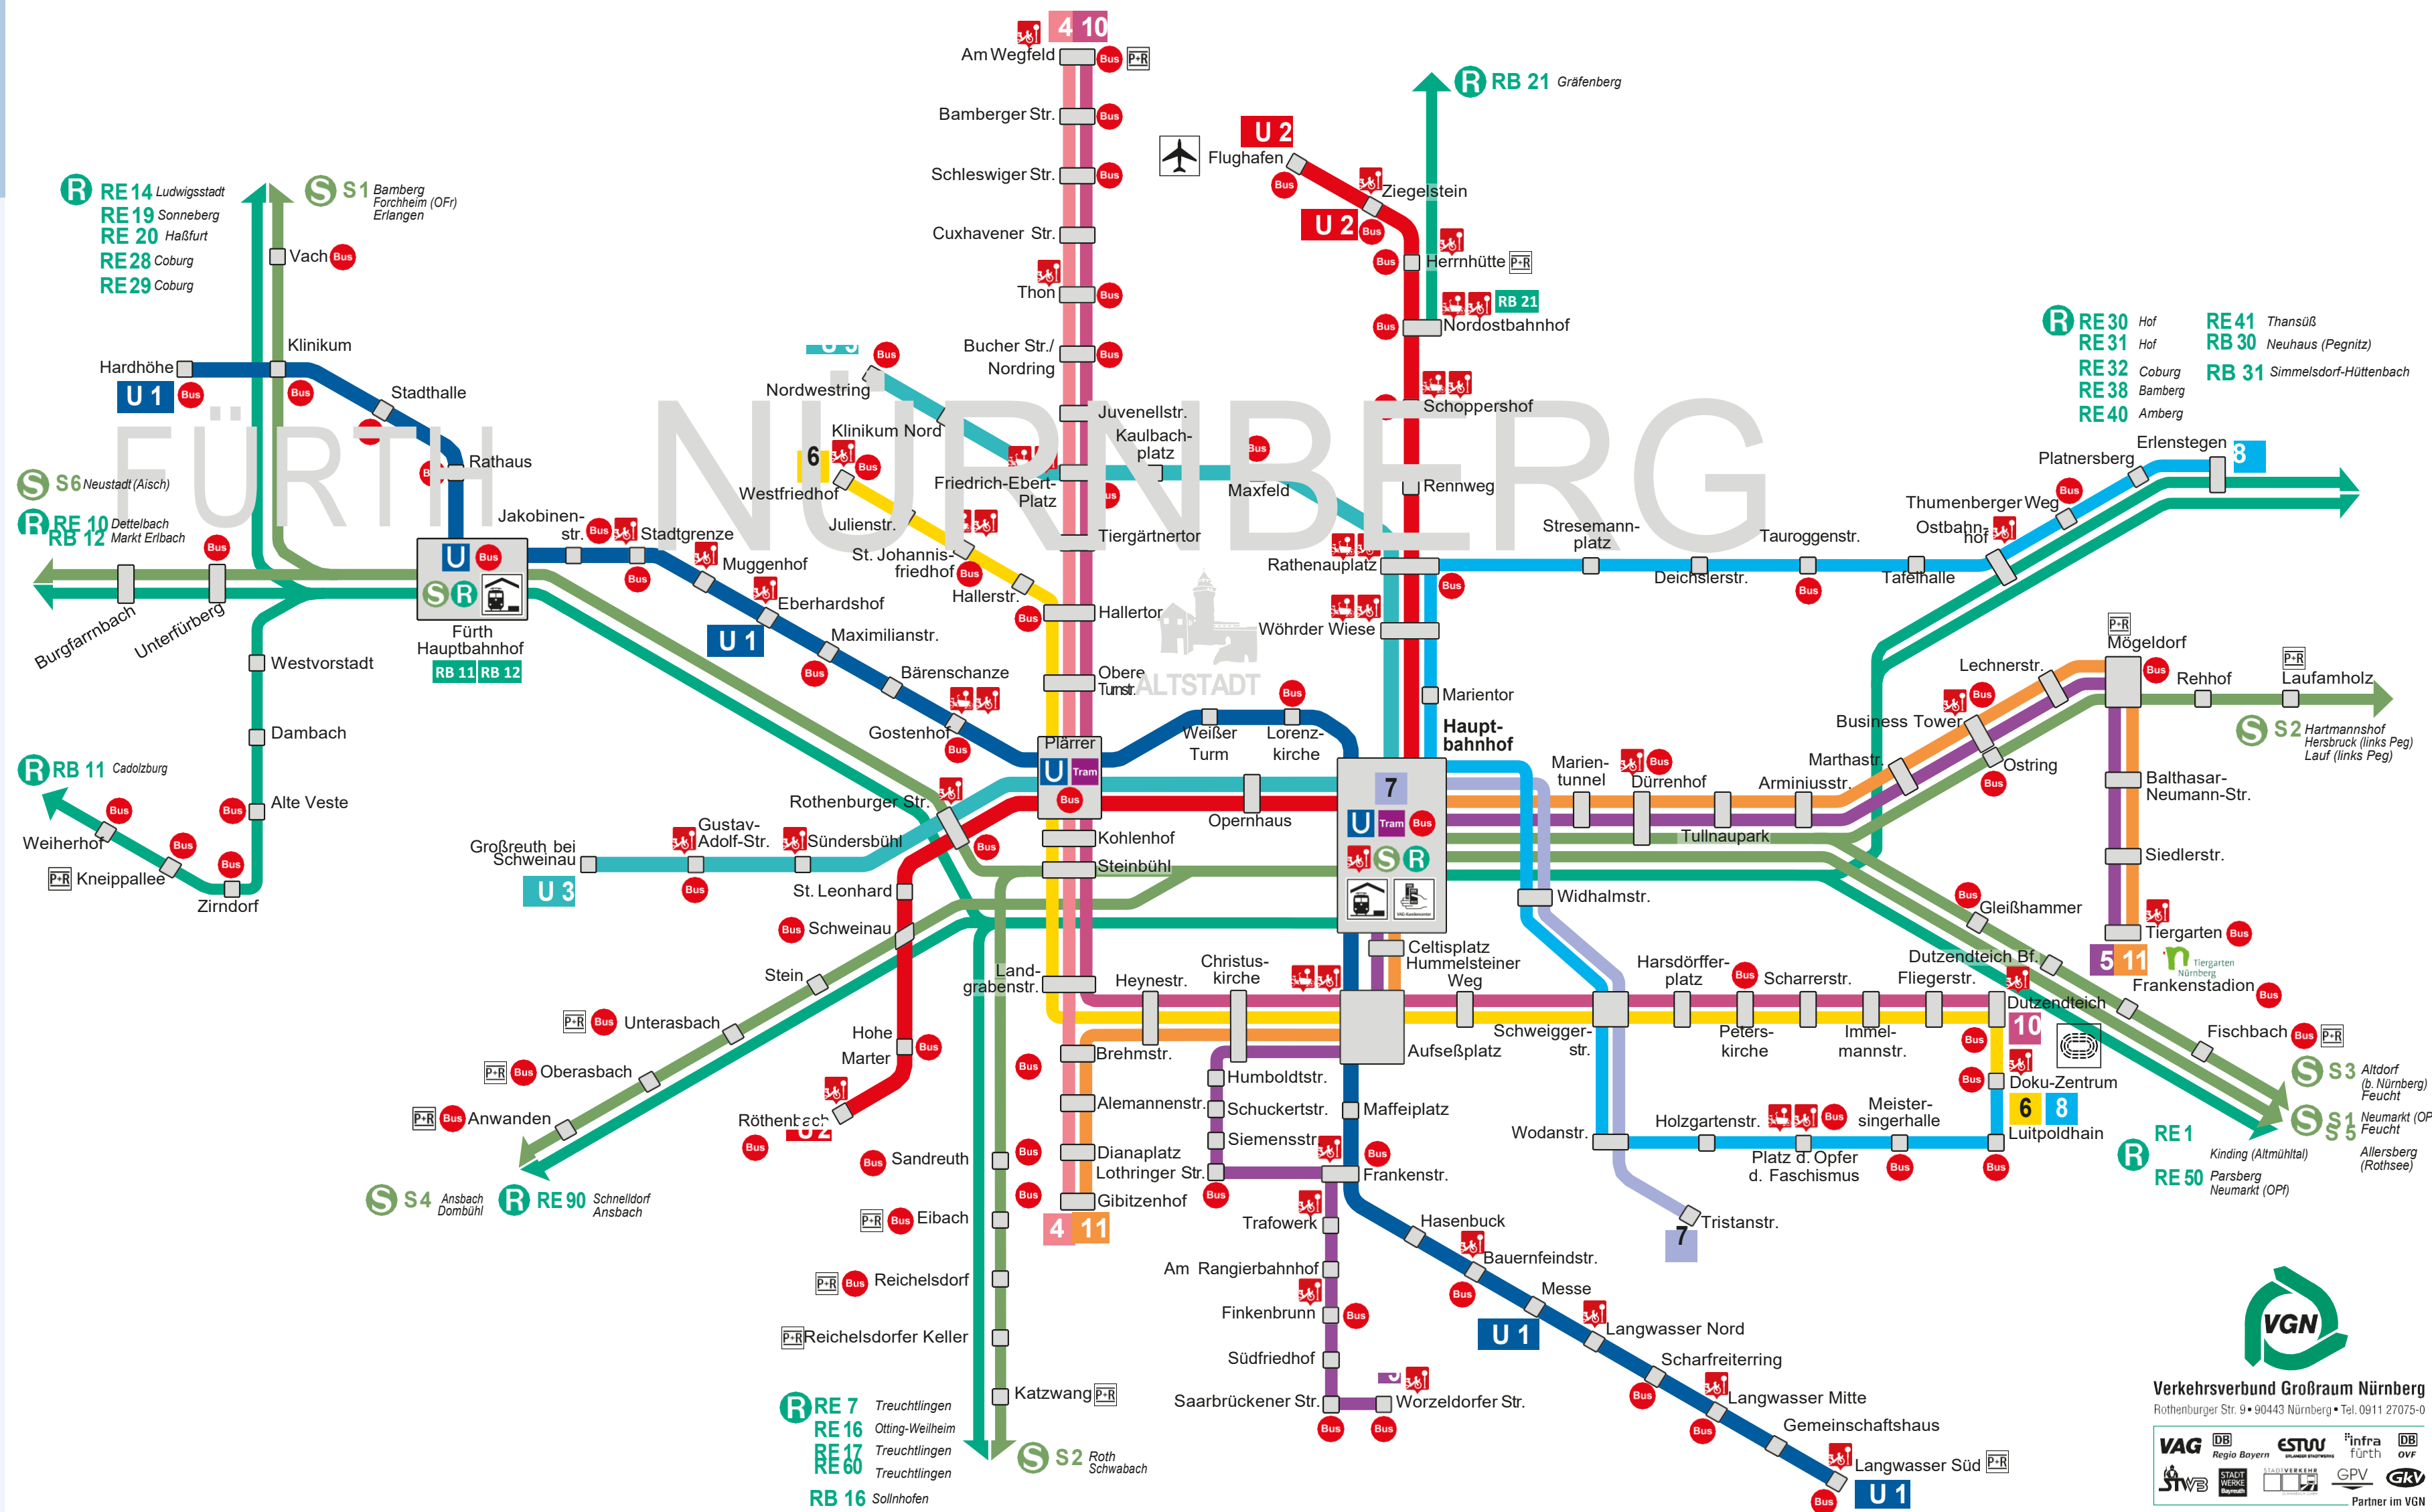

- **U** U1 Fürth Hardhöhe Langwasser Süd
- **U** U2 Röttenbach Flughafen
- **U** U3 Großreuth bei Schweinau Nordwestring
- **Tram** 4 Gibitzenhof Am Wegfeld
- **Tram** 5 Warzeldorfer Straße Tiergarten
- **Tram** 6 Doku-Zentrum Westfriedhof
- **Tram** 7 Hauptbahnhof Tristanstraße
- **Tram** 8 Doku-Zentrum Erlenstegen
- **Tram** 10 Dutzensteich Am Wegfeld
- **Tram** 11 Gibitzenhof Tiergarten
- **S** S1 Bamberg Forchheim (OFr) Erlangen Nürnberg Hauptbahnhof Neumarkt (OPf)
- **S** S2 Roth Nürnberg Hauptbahnhof Lauf (links Peg) Hartmannshof
- **S** S3 Nürnberg Hauptbahnhof Feucht Altdorf
- **S** S4 Nürnberg Hauptbahnhof Ansbach Dombühl
- **S** S5 Nürnberg Hauptbahnhof Allersberg (Rothsee)
- **S** S6 Nürnberg Hauptbahnhof Sieglisdorf Neustadt (Aisch)
- **Regional-Express**
- **RE** RE1 Nürnberg Hauptbahnhof Kinding (Altmühltal)
- **RE** RE7 Nürnberg Hauptbahnhof Treuchtlingen
- **RE** RE10 Nürnberg Hauptbahnhof Neustadt (Aisch) Kitzingen Dettelbach
- **RE** RE14 Nürnberg Hauptbahnhof Bamberg Lichtenfels Kronach Ludwigsstadt
- **RE** RE16 Nürnberg Hauptbahnhof Roth Treuchtlingen Otting-Weilheim
- **RE** RE17 Nürnberg Hauptbahnhof Treuchtlingen
- **RE** RE19 Nürnberg Hauptbahnhof Bamberg Sonneberg
- **RE** RE20 Nürnberg Hauptbahnhof Bamberg Haßfurt
- **RE** RE28 Nürnberg Hauptbahnhof Bamberg Lichtenfels Coburg
- **RE** RE29 Nürnberg Hauptbahnhof Bamberg Coburg
- **RE** RE30 Nürnberg Hauptbahnhof Pegnitz Bayreuth Hof
- **RE** RE31 Nürnberg Hauptbahnhof Pegnitz Markredwitz Hof
- **RE** RE32 Nürnberg Hauptbahnhof Pegnitz Bayreuth Kulmbach Coburg
- **Regional-Bahn**
- **RB** RB11 Nürnberg Hauptbahnhof Cadolzburg
- **RB** RB12 Nürnberg Hauptbahnhof Sieglisdorf Markt Erlbach
- **RB** RB16 Nürnberg Hauptbahnhof Treuchtlingen Solnhofen
- **RB** RB21 Nürnberg Nordostbahnhof Gräfenberg
- **RB** RB30 Nürnberg Hauptbahnhof Hersbruck (rechts Peg) Neuhaus (Pegnitz)
- **RB** RB31 Nürnberg Hauptbahnhof Neunkirchen a.S. Simmelsdorf-Hüttenbach
- **P+R** P+R-Anlage
- **Bus** Umsteigemöglichkeit zum Bus
- **VAG_Rad** VAG_Rad Station
- **VAG_LastenRad** VAG_LastenRad Station
- **VAG_KundenCenter** VAG-KundenCenter im U-Bahn-Verteilergeschoss
- **Nah- und Fernverkehr**

Unsere Verkehrsnetze finden Sie auch online. Einfach QR-Code scannen oder www.vag.de/verkehrsnetz

VGN
Verkehrsverbund Großraum Nürnberg
Rothenburger Str. 9 • 90443 Nürnberg • Tel. 0911 27075-0