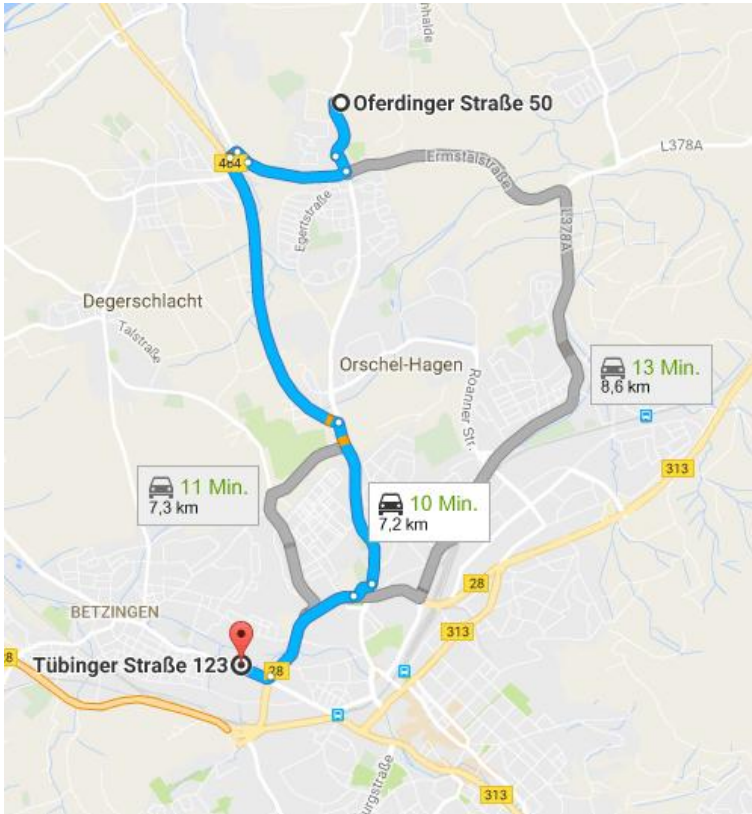

How to get to venue:

Directions to the Electronics & Drives location Reutlingen-Rommelsbach

The Electronics & Drives is not located on the main campus of Reutlingen University, but in the district Reutlingen Rommelsbach.

Electronics & Drives
Oferdinger Strasse 50
72768 Reutlingen-Rommelsbach, Germany

Arrival by car:

Parking is available in sufficient numbers in front of the building.

Please note, that you are not allowed to park in the front row of parking lots (facing the street). If the other three rows are completely occupied, there is still a large parking lot available on the opposite side of the street where you can dodge.

Arrival via Stuttgart Airport:

Take the express bus line eXpresso X3 directly to Reutlingen-Rommelsbach (stop "Rommelsbach Mitte / Zentrum"). From there it is about 5 minutes walk to the Electronics & Drives (see map). If you ask the driver, it is usually also possible that you can alight at the Rommelsbach Nord stop; this is right in front of the Electronics & Drives.

Arriving by train:

From the main station Reutlingen walk to the stop. "Unter den Linden". From there various lines go to Reutlingen-Rommelsbach. The stop "Rommelsbach Nord" is directly in front of the rbz. You will find suitable connections at www.naldo.de.