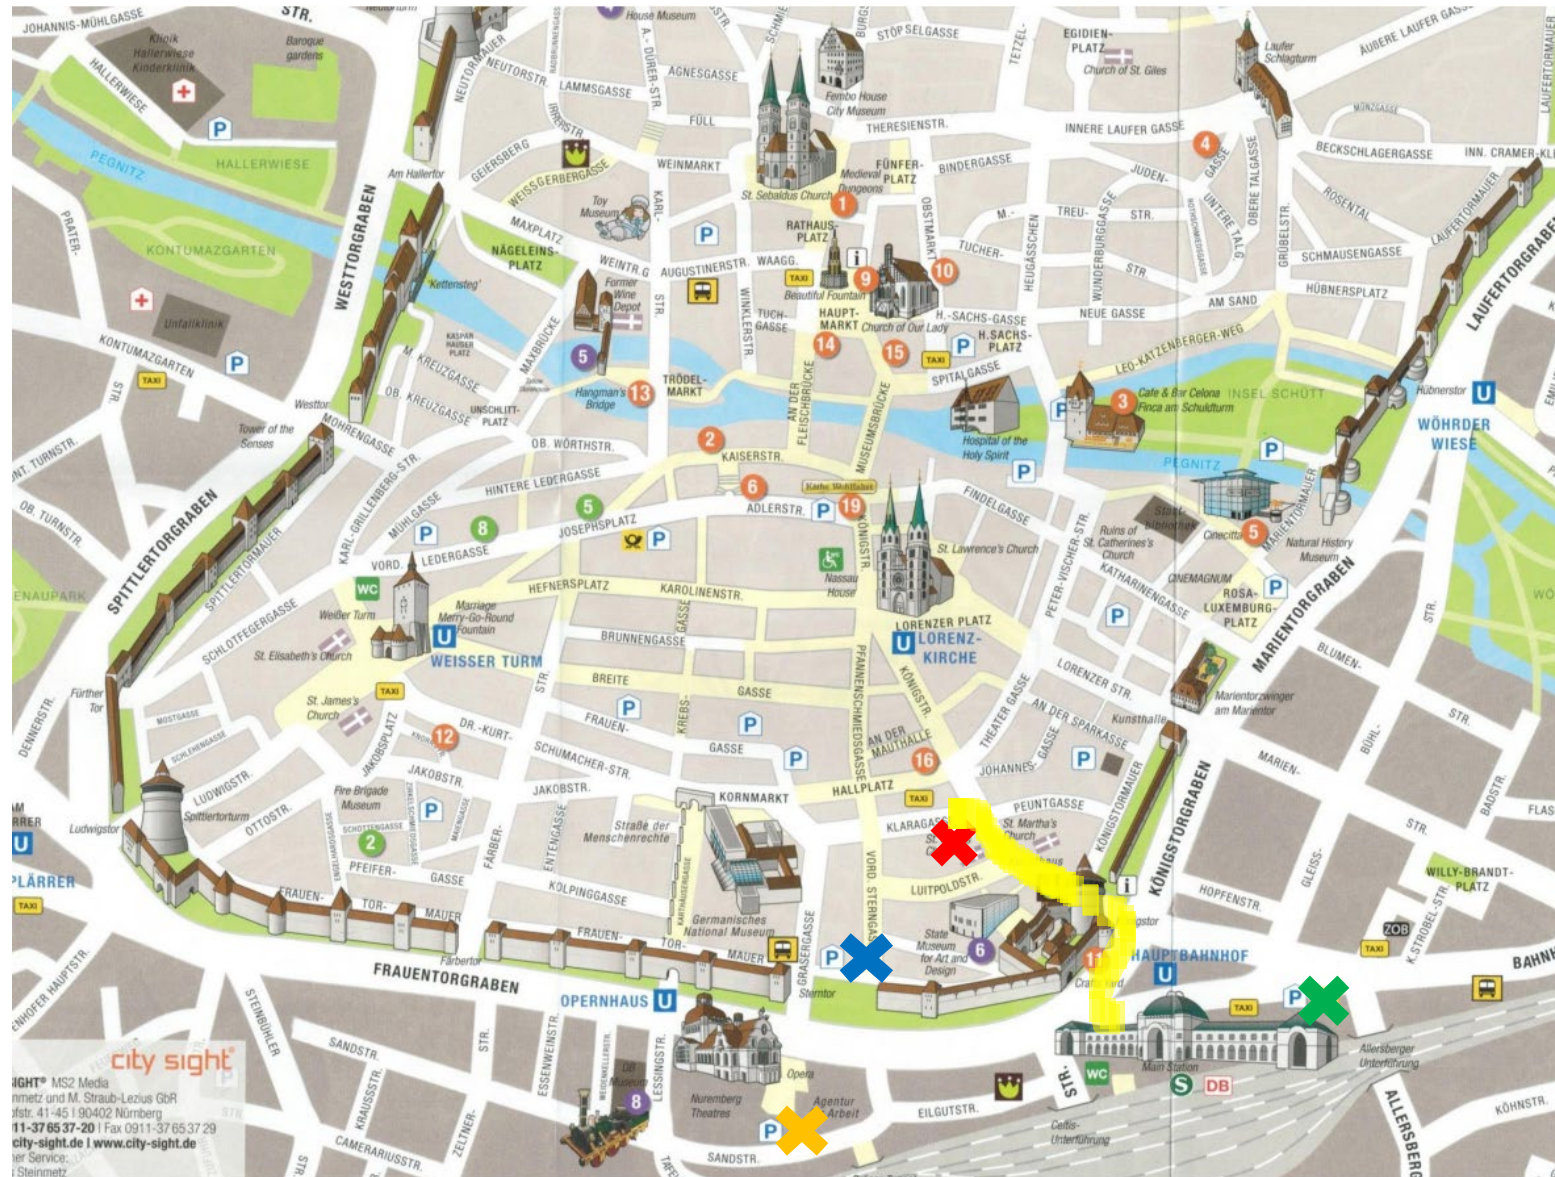

- Caritas-Pirckheimer-Haus
- Walk from central station
- Hauptbahnhof parking lot
- Sterntor parking lot
- Opernhaus parking lot