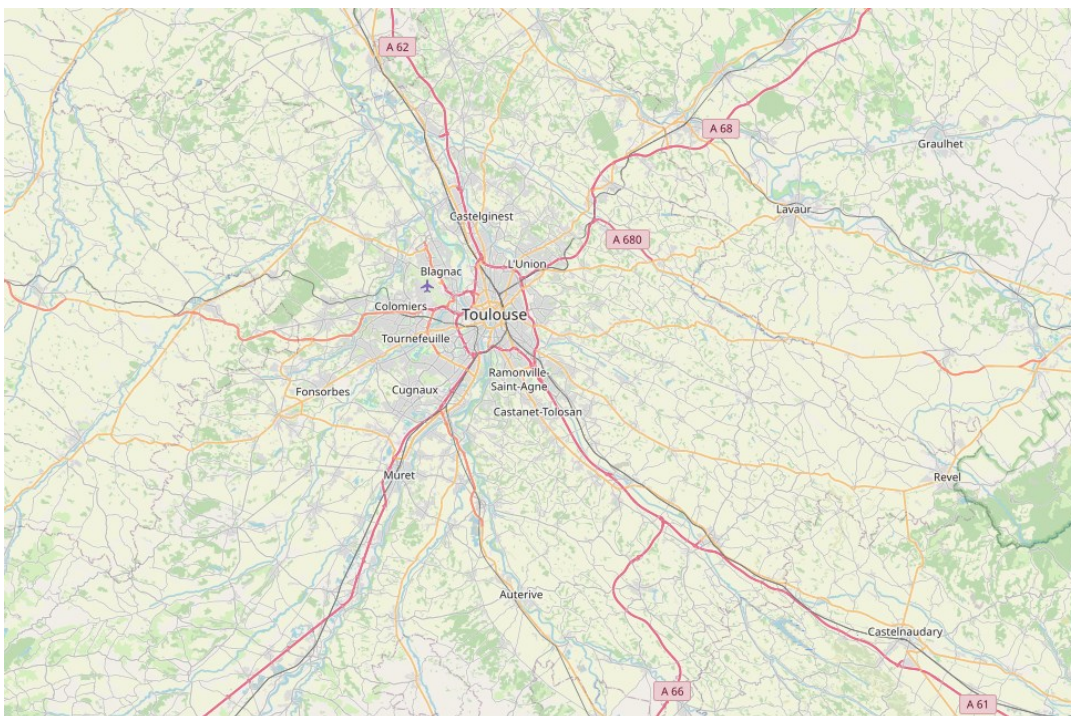

Possibility 2: Board at bus stop *Matabiau Gare SNCF*. Take the bus *Ramonville*, line 27. Get off at stop *Aérodrome*. From there, take the bus *Belberaud La Balme*, line 80 until you reach the stop

Clément Ader. The venue is less than 200m from the bus stop. (cost: 1.80€)

Timetables and connections can be found at www.tisseo.fr (local public transport).

By car:

Toulouse is located at the crossroads of several highways: to the north, the A62 towards Bordeaux and the A20 towards Paris, to the west, the A64 towards Biarritz, to the south, the A66 towards Barcelona, and to the east, towards Montpellier, the A61 and Albi the A68.