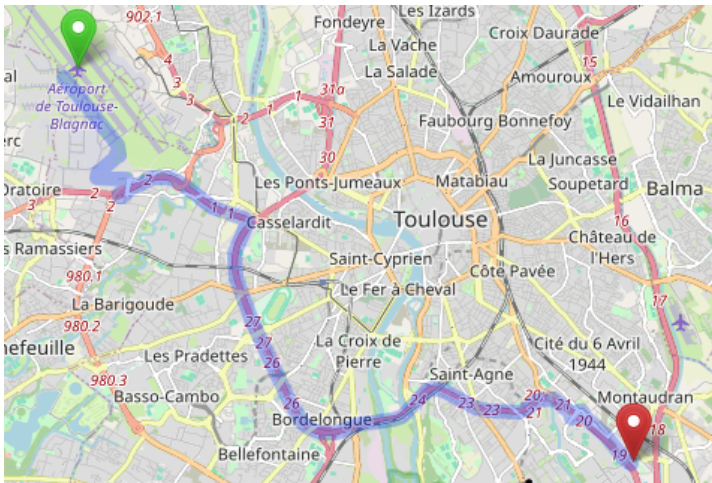

French national railway company *SNCF*:
Regional transport service *Tisséo*:

www.sncf.com
www.tisseo.fr

Taxi:

+33 6 51 75 74 64
Centrale VTC Toulouse.fr

How to get to the venue:

By plane:

The Toulouse-Blagnac Airport is well connected with many European destinations. Information on flights and air connections of the Toulouse international airport can be found at www.toulouse.aeroport.fr. The distance from the airport to the venue is approximately 17 kilometers and 20 minutes by car, depending on traffic conditions.

The shuttle bus operates every day with departures every 20 minutes. Journey time: approx. 55 minutes depending on traffic.

From the airport to the venue get onto bus line “AERO” direction to *Gare routière* and get off at *Compans-Caffarelli*. From there, take the metro line B in the direction of *Ramonville* to the stop *Faculté de Pharmacie*. Lastly, take the bus 78 in the direction of *St-Orens Lycée* until you reach *Clément Ader*. The venue is less than 200m from the stop. cost: 10.80€ (price level *déplacement aéroport*)

Further information about public transport www.tisseo.fr.

By public transport:

By Train:

Matabiau – the SNCF railway station in Toulouse is well connected with access to high-speed train connection (TGV).

Timetables and connections can be found at www.tisseo.fr (local public transport).

By car:

Toulouse is located at the crossroads of several highways: to the north, the A62 towards Bordeaux and the A20 towards Paris, to the west, the A64 towards Biarritz, to the south, the A66 towards Barcelona, and to the east, towards Montpellier, the A61 and Albi the A68.