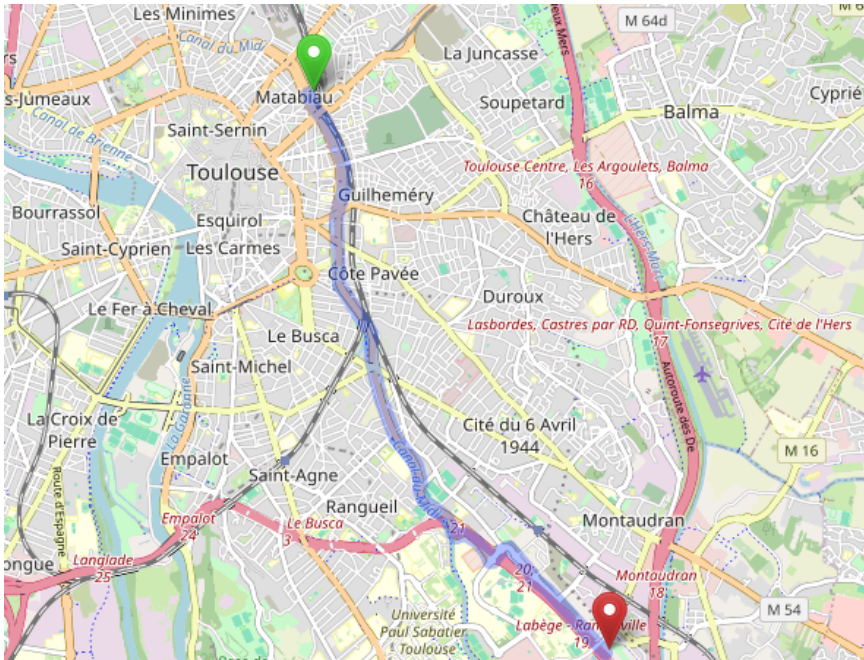

Further information about public transport www.tisseo.fr.

By public transport:

By Train:

Matabiau – the SNCF railway station in Toulouse is well connected with access to high-speed train connection (TGV).

Timetables and connections can be found at www.sncf.com

From Toulouse central station Matabiau to IRT Saint Exupéry:

Possibility 1: Board at bus stop *Matabiau Gare SNCF*. Take the bus *Ramonville*, line 27. Get off at stop *ENAC*. From there, take the bus *Jolimont*, line 37 until you reach the stop *Clément Ader*. The venue is less than 200m from the bus stop. (cost: 1.80 €)

Possibility 2: Board at bus stop *Matabiau Gare SNCF*. Take the bus *Ramonville*, line 27. Get off at stop *Aérodrome*. From there, take the bus *Belberaud La Balme*, line 80 until you reach the stop

Clément Ader. The venue is less than 200m from the bus stop. (cost: 1.80€)

Timetables and connections can be found at www.tisseo.fr (local public transport).

By car:

Toulouse is located at the crossroads of several highways: to the north, the A62 towards Bordeaux and the A20 towards Paris, to the west, the A64 towards Biarritz, to the south, the A66 towards Barcelona, and to the east, towards Montpellier, the A61 and Albi the A68.